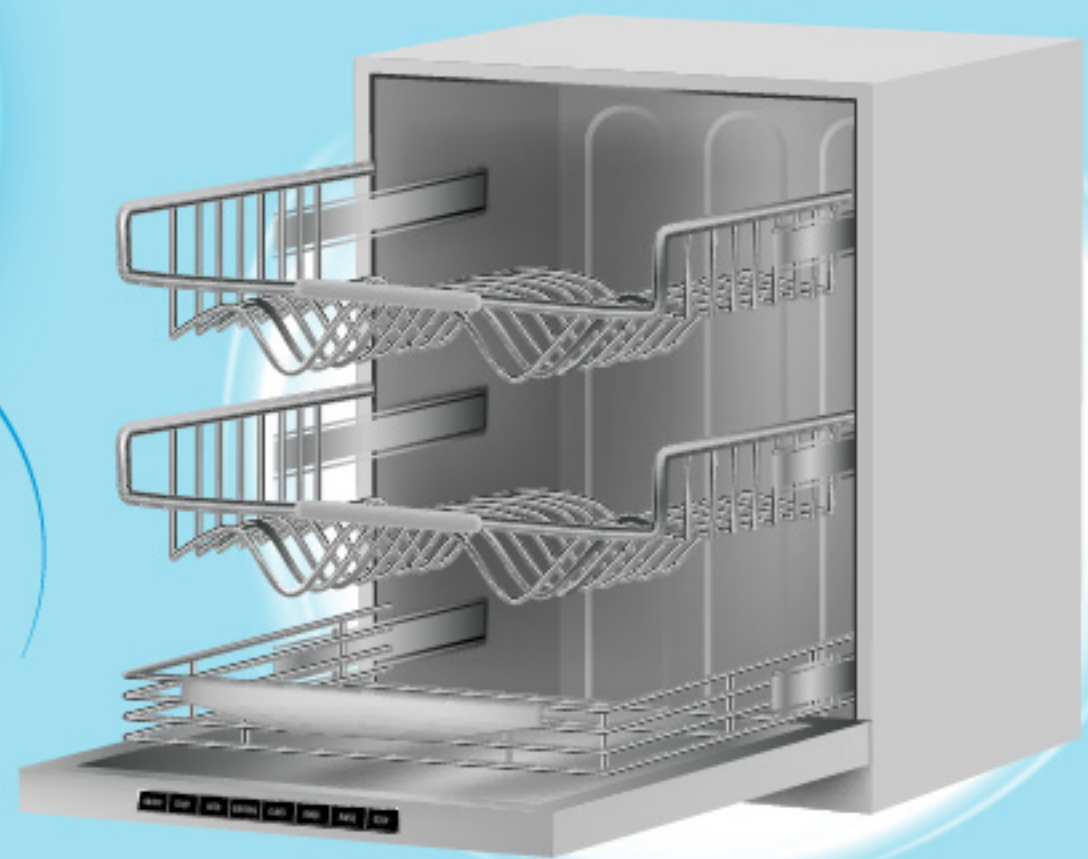

Temis
таблетките
са подходящи
за перални и
съдомиялни
машини.

**Премахва всички лоши миризми във всички области на употреба,
Придава ултра чистота и хигиена.**