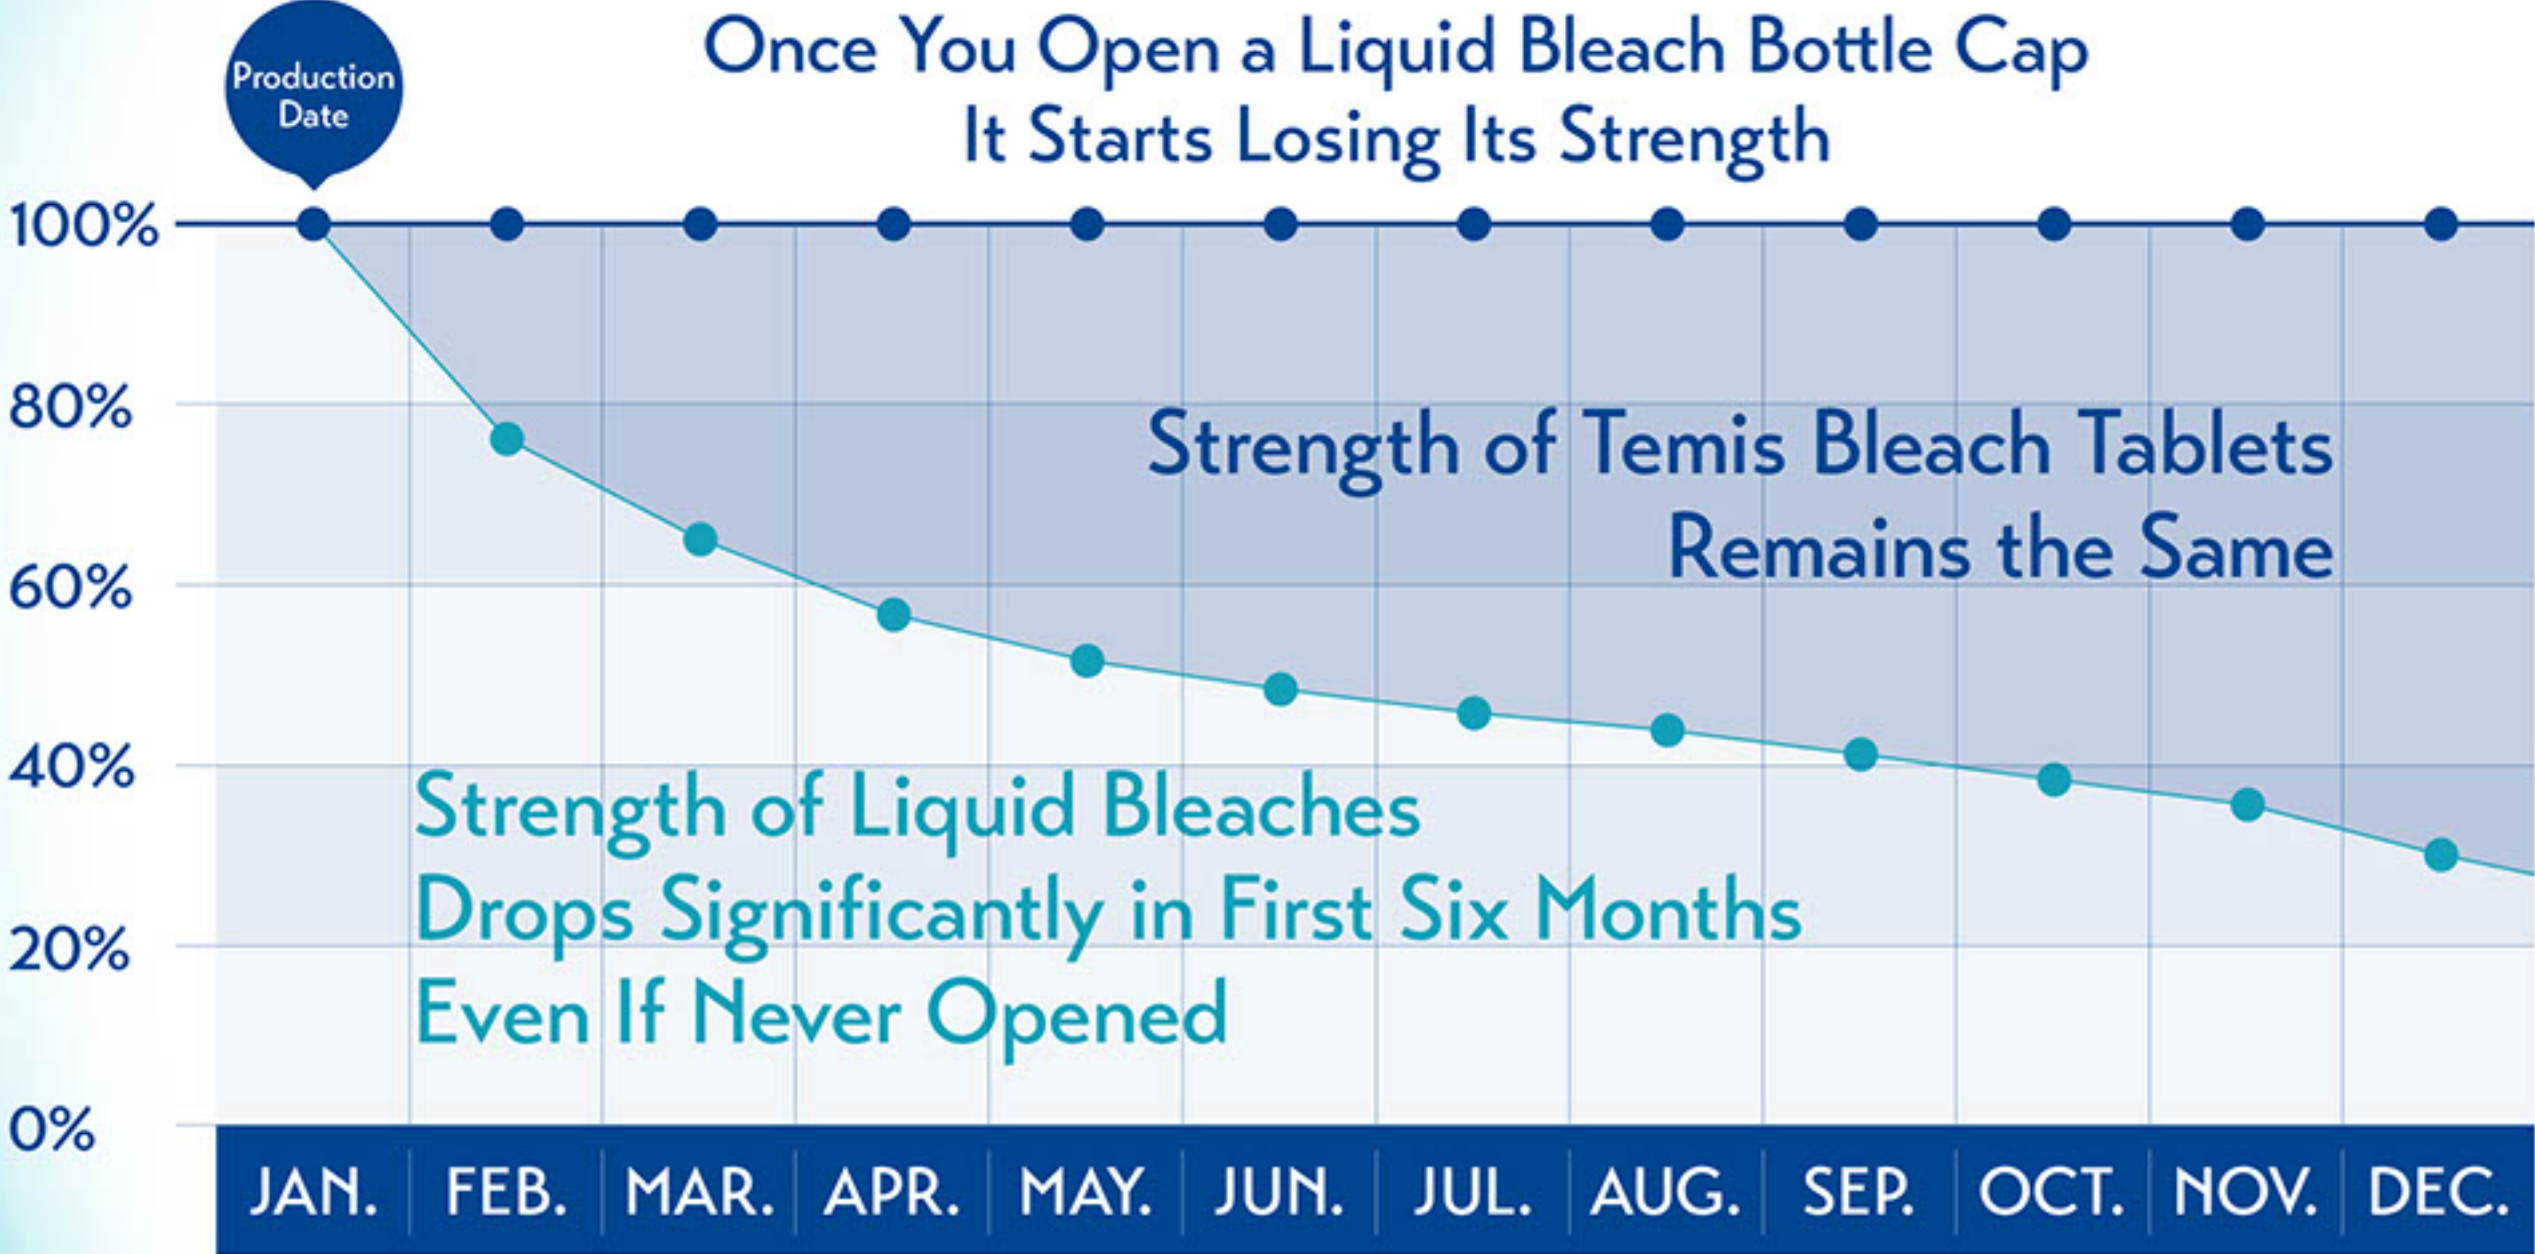

# Longer Shelf Life

Strength of Liquid Bleaches Drops Significantly in First Six Months Even If Never Opened

Strength of Temis Bleach Tablets Remains the Same

The shelf life of liquid bleach is maximum 6-12 months, the shelf life of Temis Bleach Tablets is over 2 years